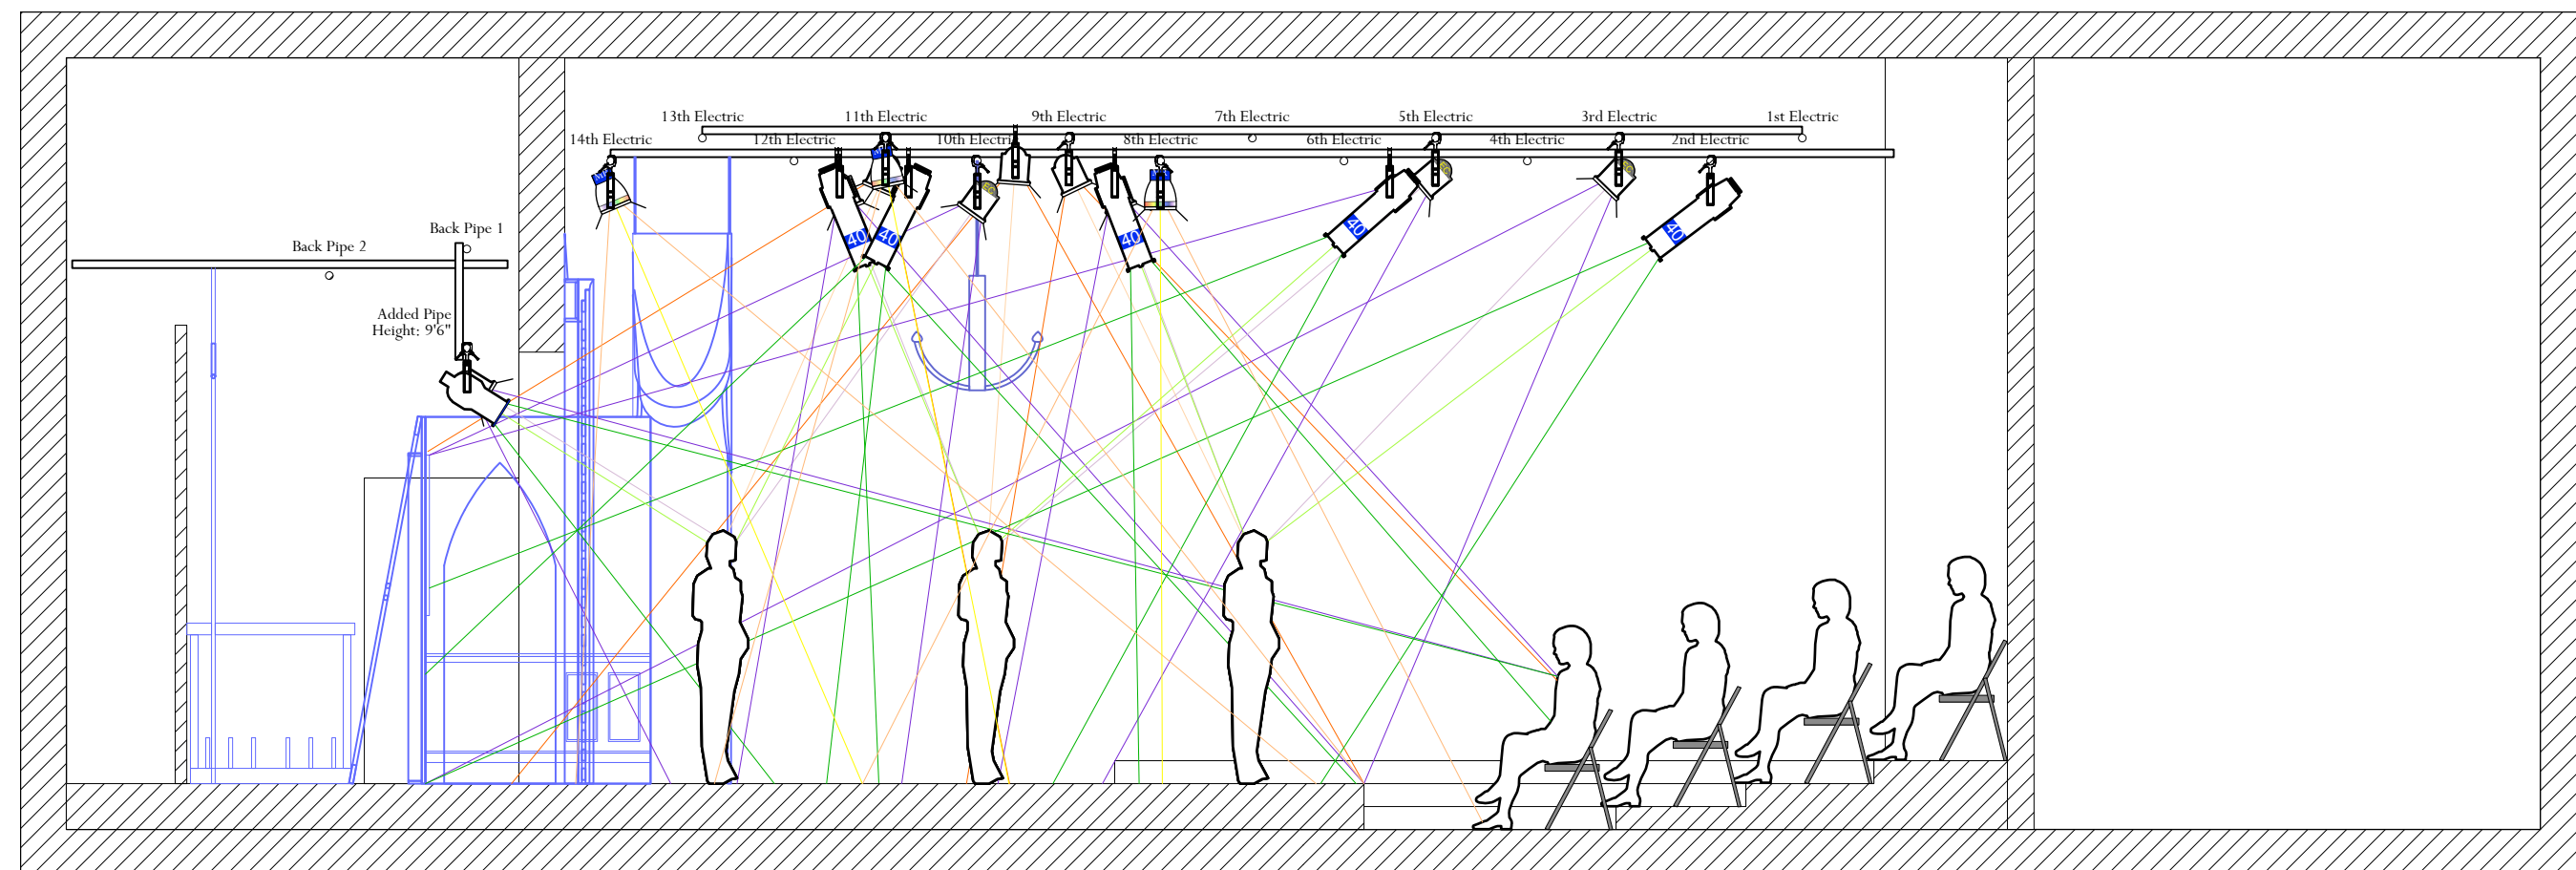

**Tallest Grid Height from Stage: 14'4"**

SR Section - Center Lane

Center Section - Front Lane

SR Section - Lanes Adjacent to Center

Center Section - Middle Lane

SR Section - Side Lanes

Center Section - Back Lane

<b>The Real Inspector Hound</b>	
Produced by the Clarence Brown Theatre	
<b>SECTIONS</b>	
Lighting Designer: ..... Collin Hall	Scale: 1/4" = 1'0"
Director: ..... Terry Silver-Alford	
Scenic Designer: ..... Carrie Ferrelli	
Costume Designer: ..... Margo Birdwhistell	
Sound Designer: ..... Brandon Evans	
Lighting Supervisor: ..... Travis Gaboda	Plate Number: 2 of 2
Master Electrician: ..... Jon Mohrmon	
Stage Manager: ..... Kelli Cool	
Revision Number: 11	Revision Date: 3/31/19