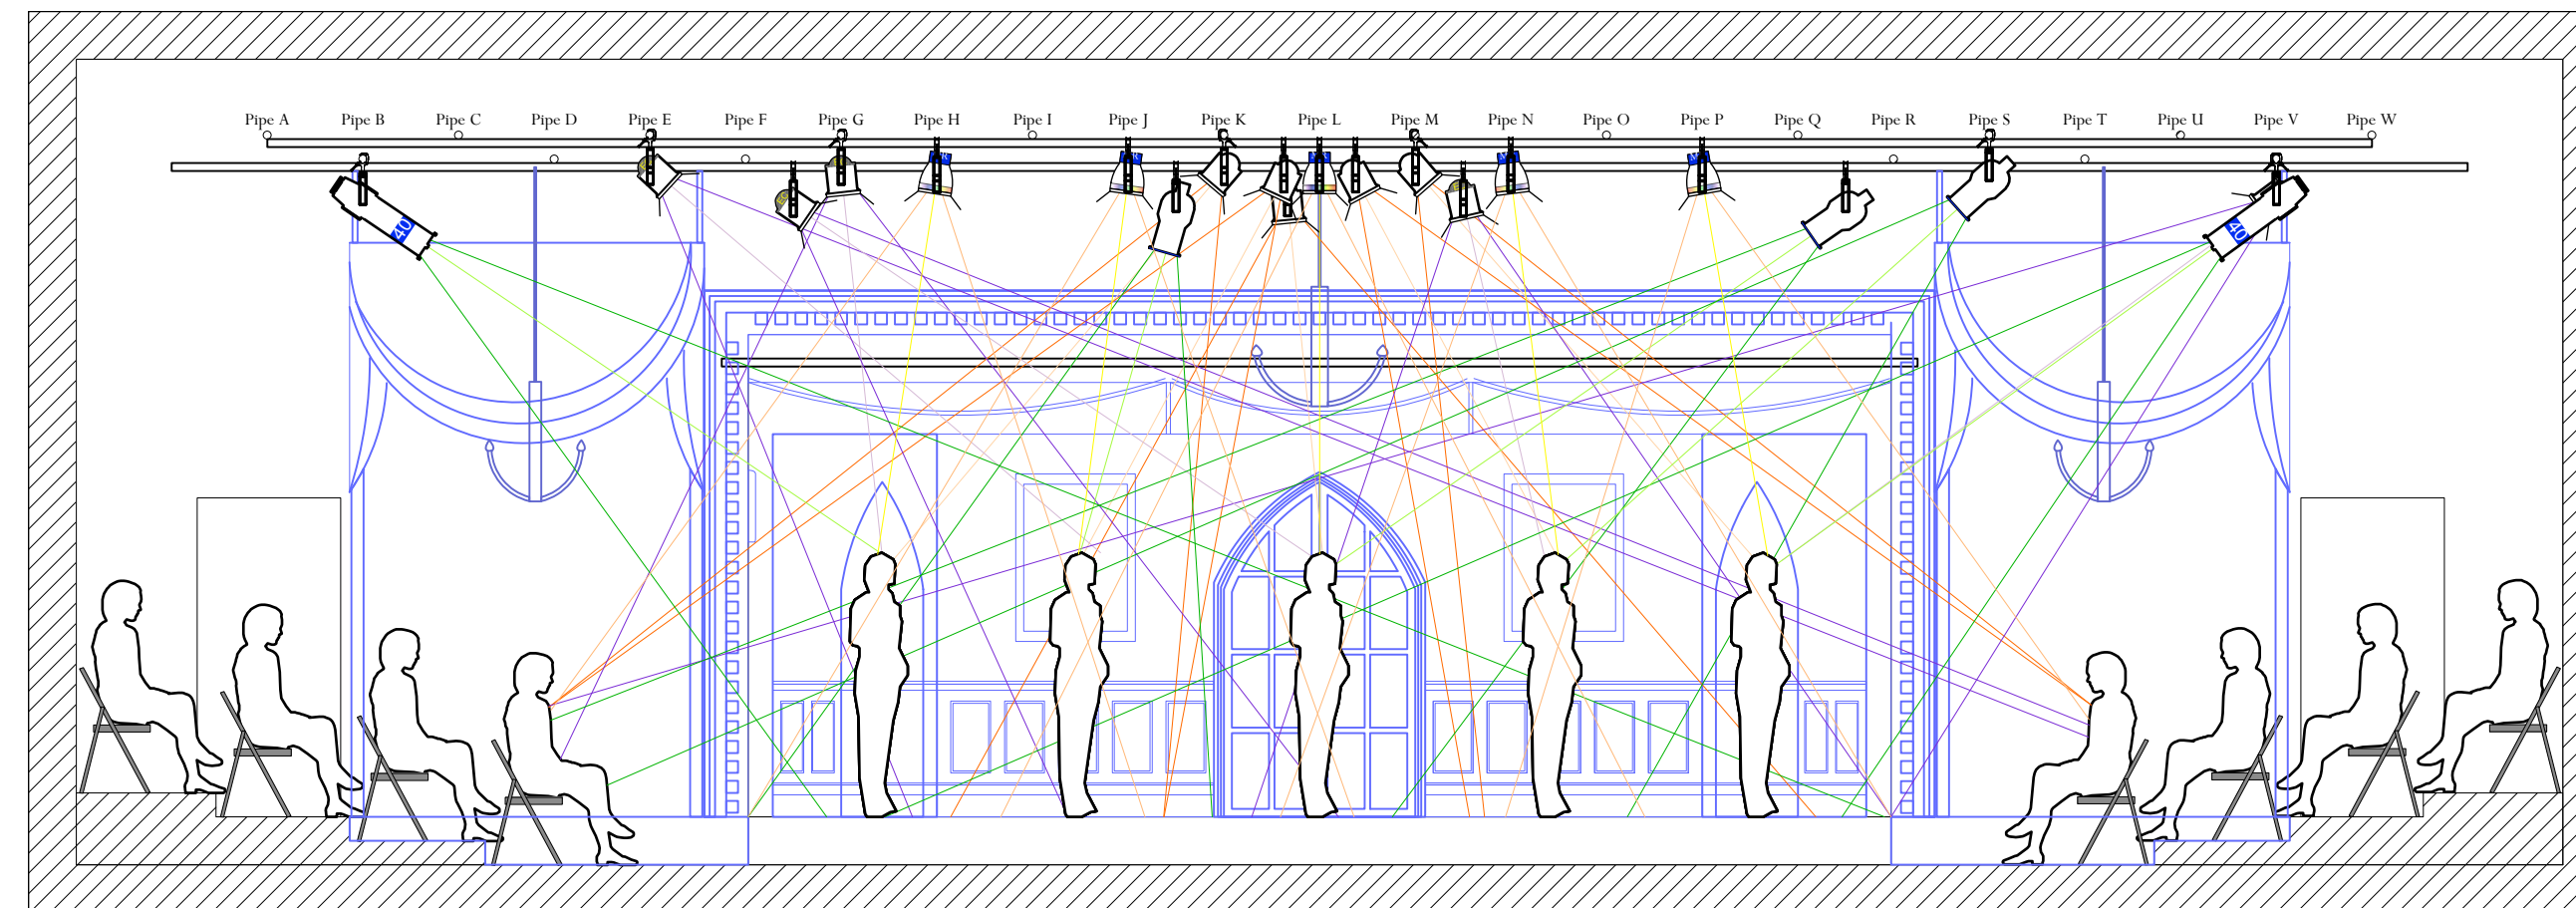

**Tallest Grid Height from Stage: 14'4"**

SR Section - Center Lane

Center Section - Front Lane

SR Section - Lanes Adjacent to Center

Center Section - Middle Lane

SR Section - Side Lanes

Center Section - Back Lane

<b>The Real Inspector Hound</b>	
Produced by the Clarence Brown Theatre	
<b>SECTIONS</b>	
Lighting Designer: ..... Collin Hall	Scale: 1/4" = 1'0"
Director: ..... Terry Silver-Alford	
Scenic Designer: ..... Carrie Ferrelli	
Costume Designer: ..... Margo Birdwhistell	
Sound Designer: ..... Brandon Evans	
Lighting Supervisor: ..... Travis Gaboda	Plate Number: 2 of 2
Master Electrician: ..... Jon Mohrmon	
Stage Manager: ..... Kelli Cool	
Revision Number: 11	Revision Date: 3/31/19