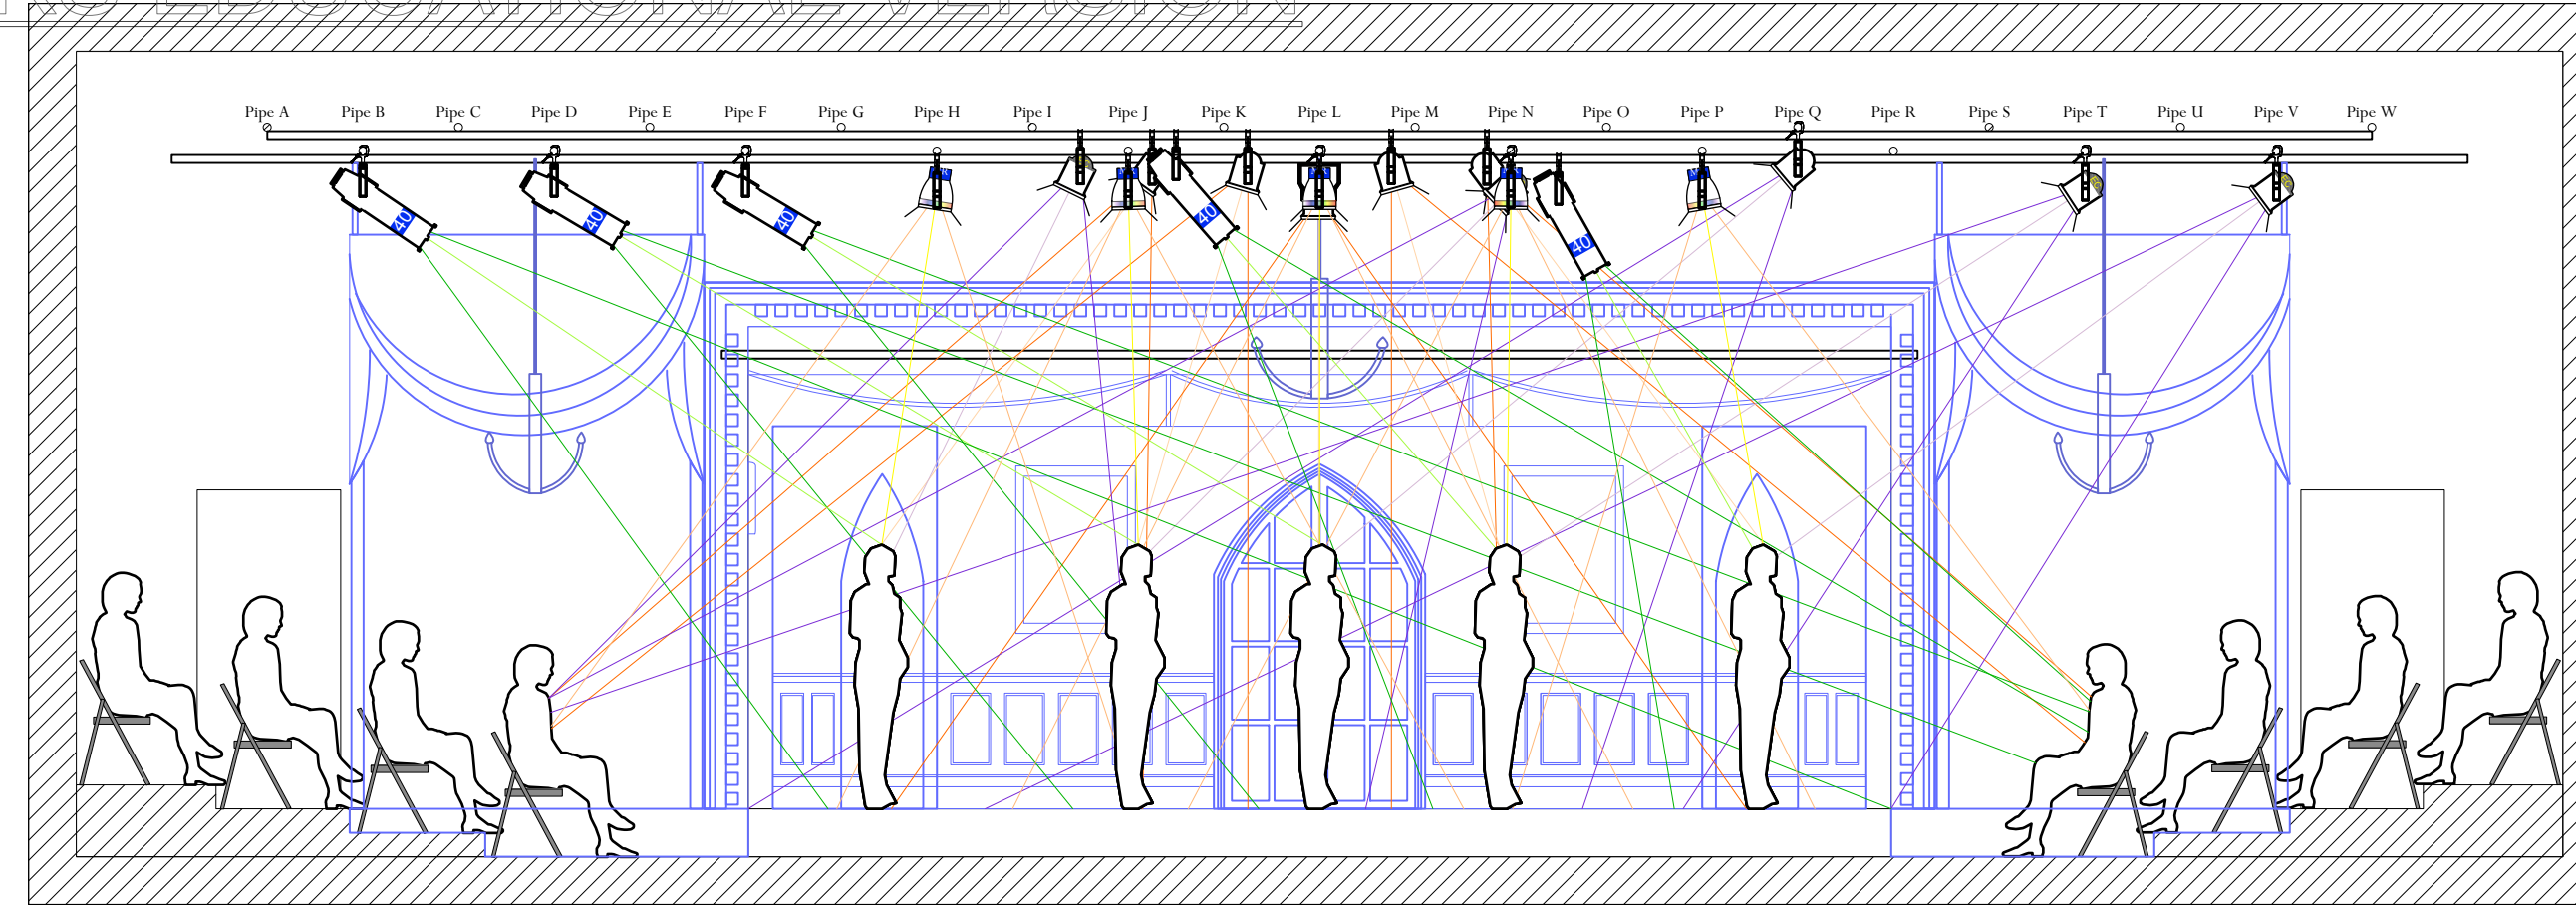

**Tallest Grid Height from Stage: 14'4"**

SR Section - Center Lane

Center Section - Front Lane

SR Section - Lanes Adjacent to Center

Center Section - Middle Lane

SR Section - Side Lanes

Center Section - Back Lane

<b>The Real Inspector Hound</b>	
Produced by the Clarence Brown Theatre	
<b>SECTIONS</b>	
Lighting Designer: ..... Collin Hall	Scale: 1/4" = 1'0"
Director: ..... Terry Silver-Alford	
Scenic Designer: ..... Carrie Ferrelli	
Costume Designer: ..... Margo Birdwhistell	
Sound Designer: ..... Brandon Evans	
Lighting Supervisor: ..... Travis Gaboda	Plate Number: 2 of 2
Master Electrician: ..... Jon Mohrmon	
Stage Manager: ..... Kelli Cool	
Revision Number: 11	Revision Date: 3/31/19