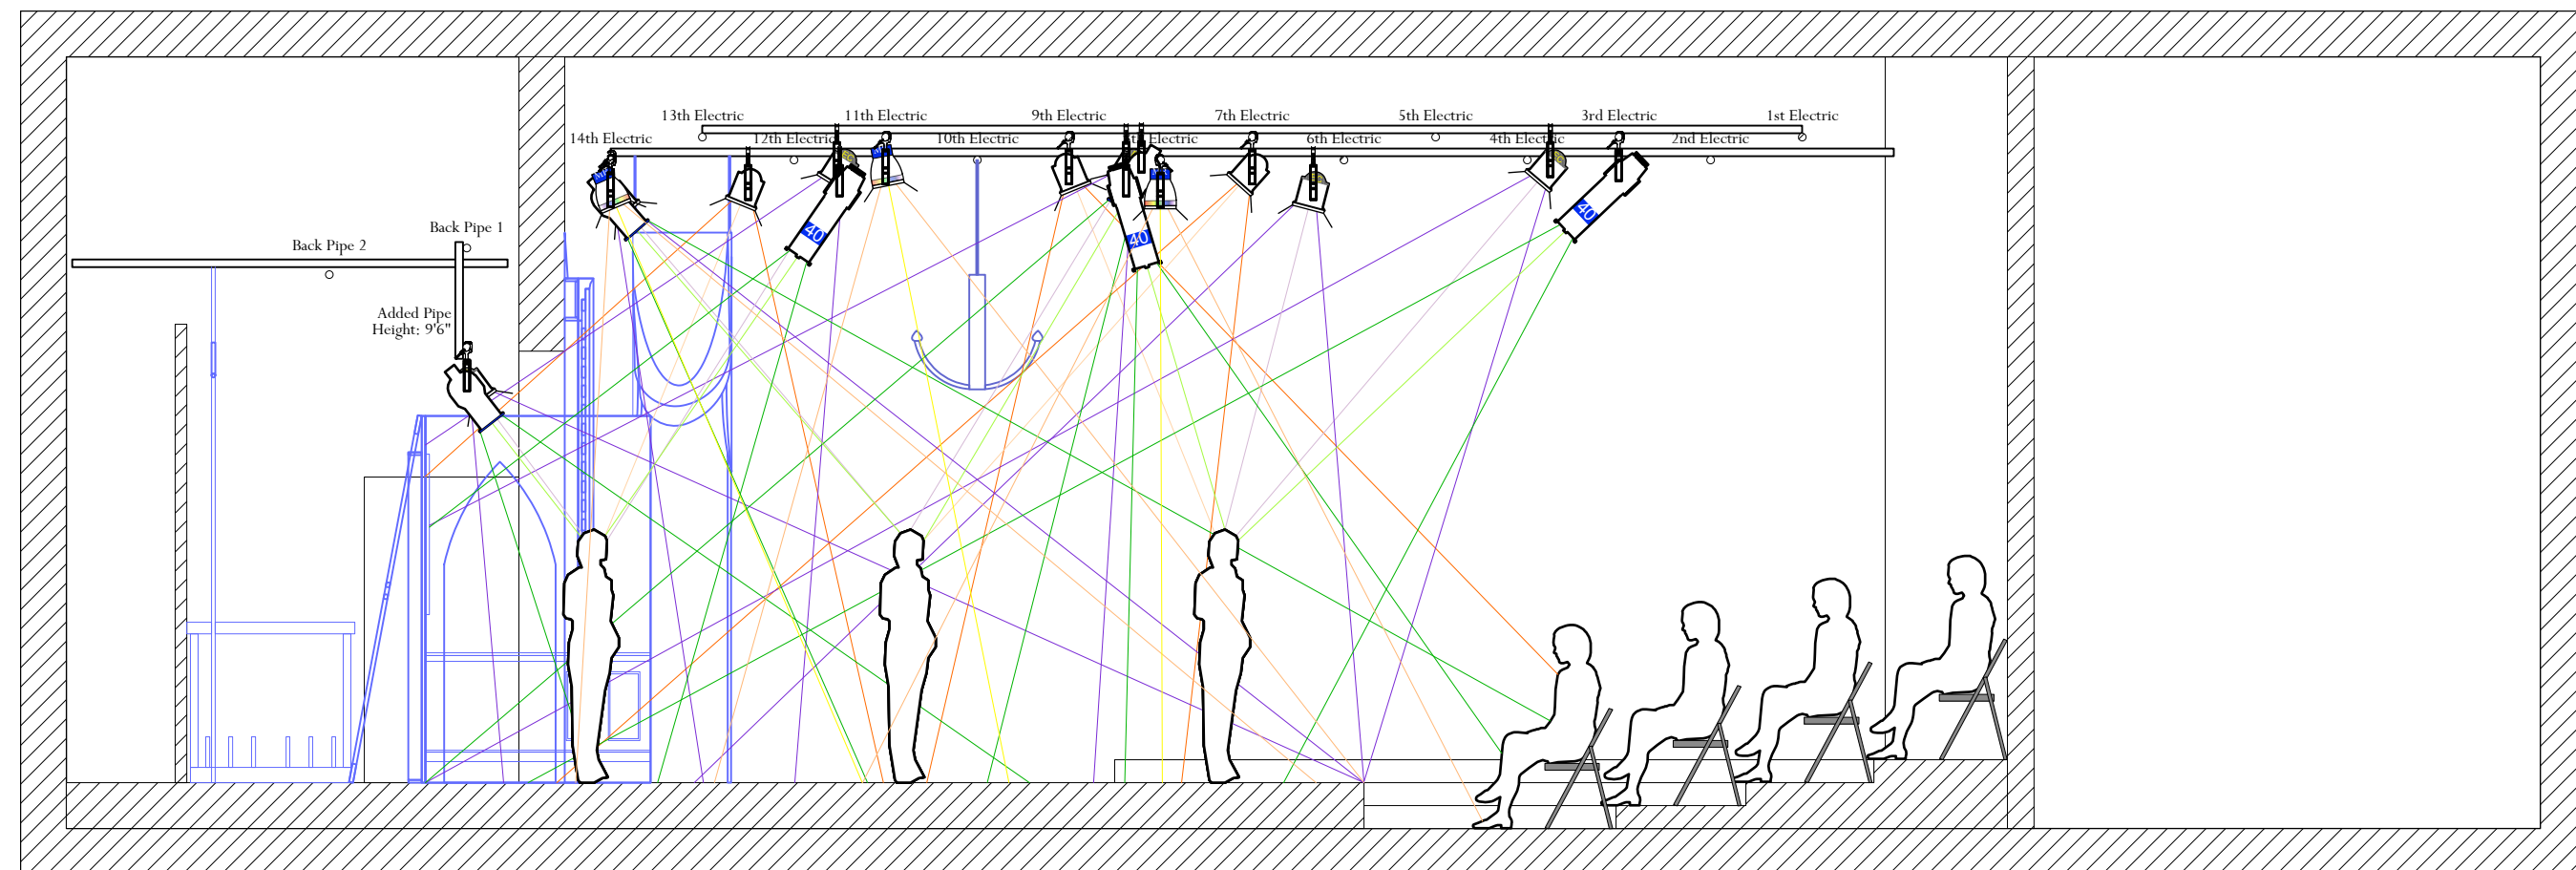

**Tallest Grid Height from Stage: 14'4"**

SR Section - Center Lane

Center Section - Front Lane

SR Section - Lanes Adjacent to Center

Center Section - Middle Lane

SR Section - Side Lanes

Center Section - Back Lane

<b>The Real Inspector Hound</b>	
Produced by the Clarence Brown Theatre	
<b>SECTIONS</b>	
Lighting Designer: ..... Collin Hall	Scale: 1/4" = 1'0"
Director: ..... Terry Silver-Alford	
Scenic Designer: ..... Carrie Ferrelli	
Costume Designer: ..... Margo Birdwhistell	
Sound Designer: ..... Brandon Evans	
Lighting Supervisor: ..... Travis Gaboda	Plate Number: 2 of 2
Master Electrician: ..... Jon Mohrmon	
Stage Manager: ..... Kelli Cool	
Revision Number: 11	Revision Date: 3/31/19