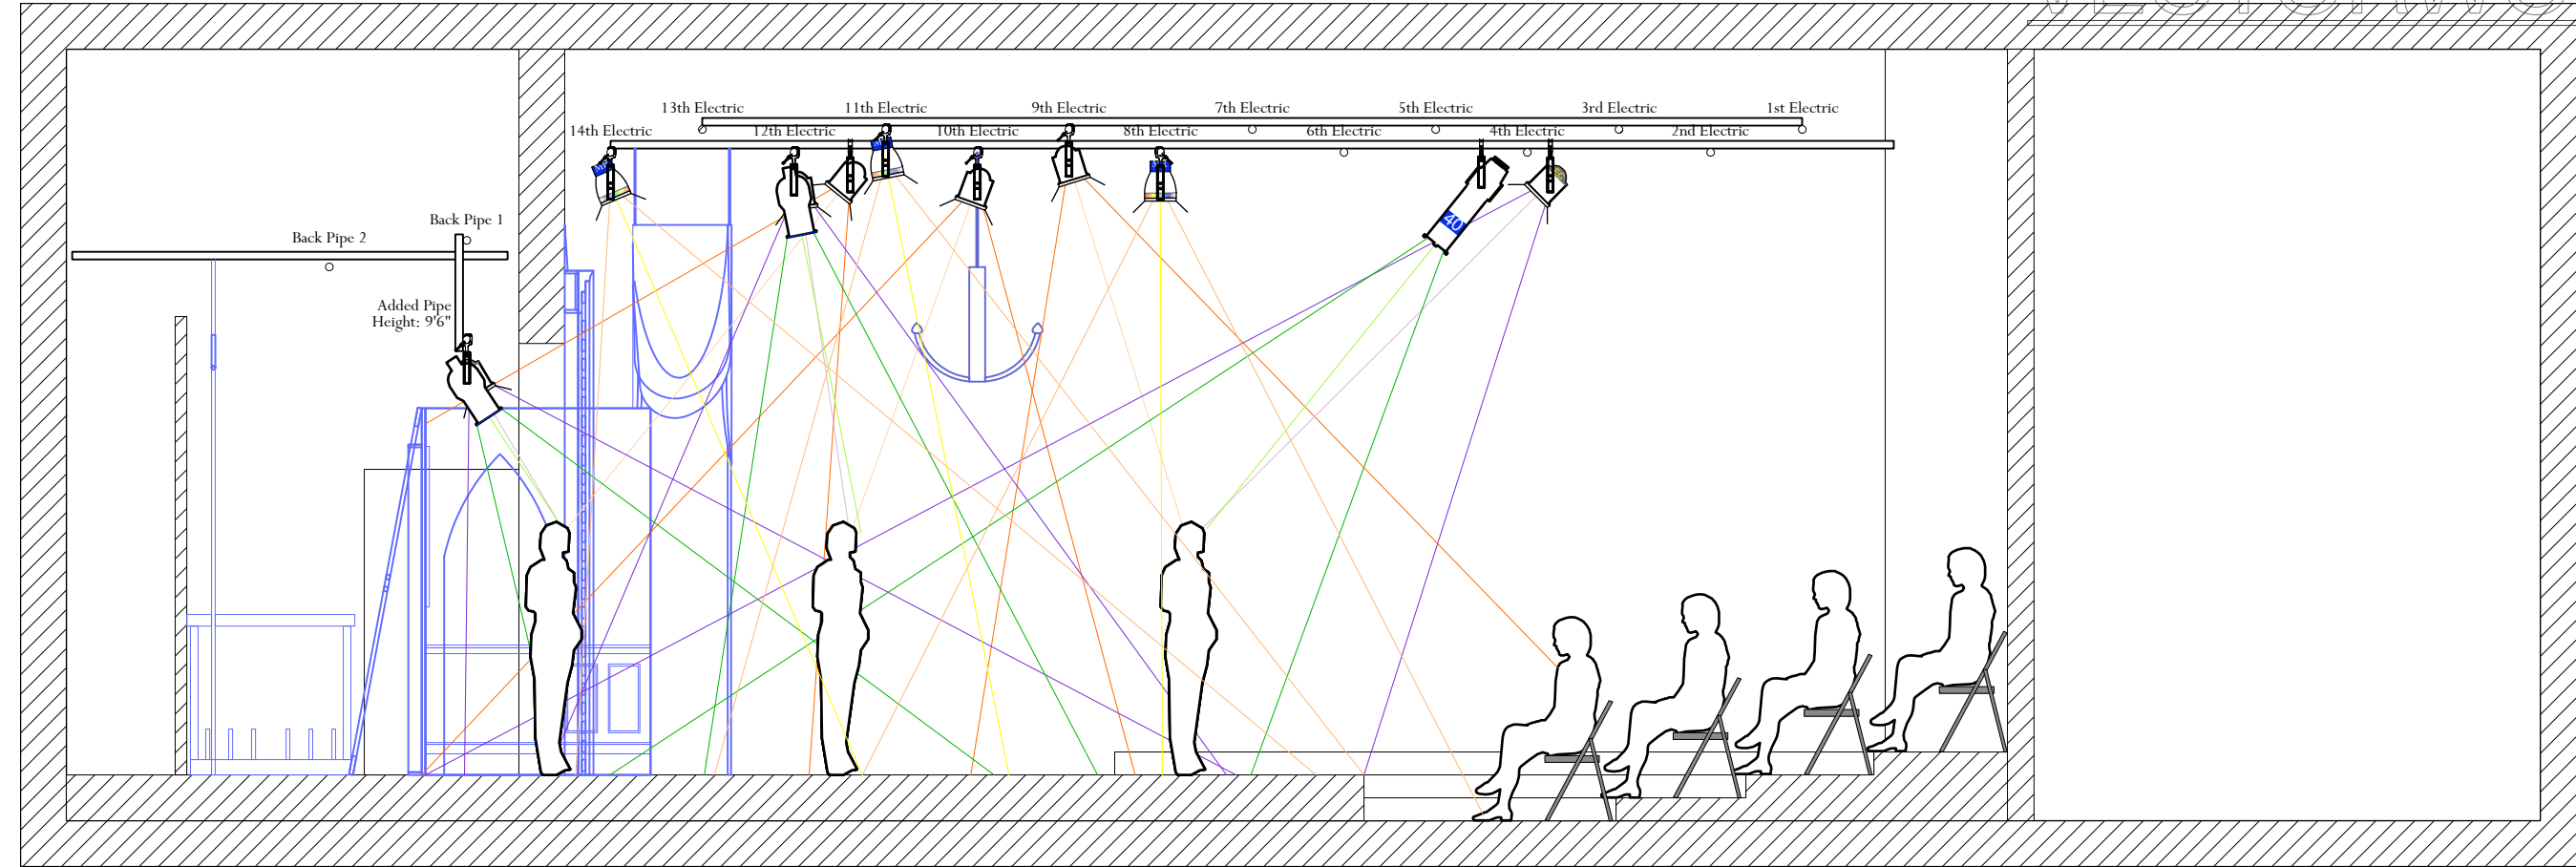

**Tallest Grid Height from Stage: 14'4"**

SR Section - Center Lane

Center Section - Front Lane

SR Section - Lanes Adjacent to Center

Center Section - Middle Lane

SR Section - Side Lanes

Center Section - Back Lane

<b>The Real Inspector Hound</b>	
Produced by the Clarence Brown Theatre	
<b>SECTIONS</b>	
Lighting Designer: ..... Collin Hall	Scale: 1/4" = 1'0"
Director: ..... Terry Silver-Alford	
Scenic Designer: ..... Carrie Ferrelli	
Costume Designer: ..... Margo Birdwhistell	
Sound Designer: ..... Brandon Evans	
Lighting Supervisor: ..... Travis Gaboda	Plate Number: 2 of 2
Master Electrician: ..... Jon Mohrmon	
Stage Manager: ..... Kelli Cool	
Revision Number: 11	Revision Date: 3/31/19