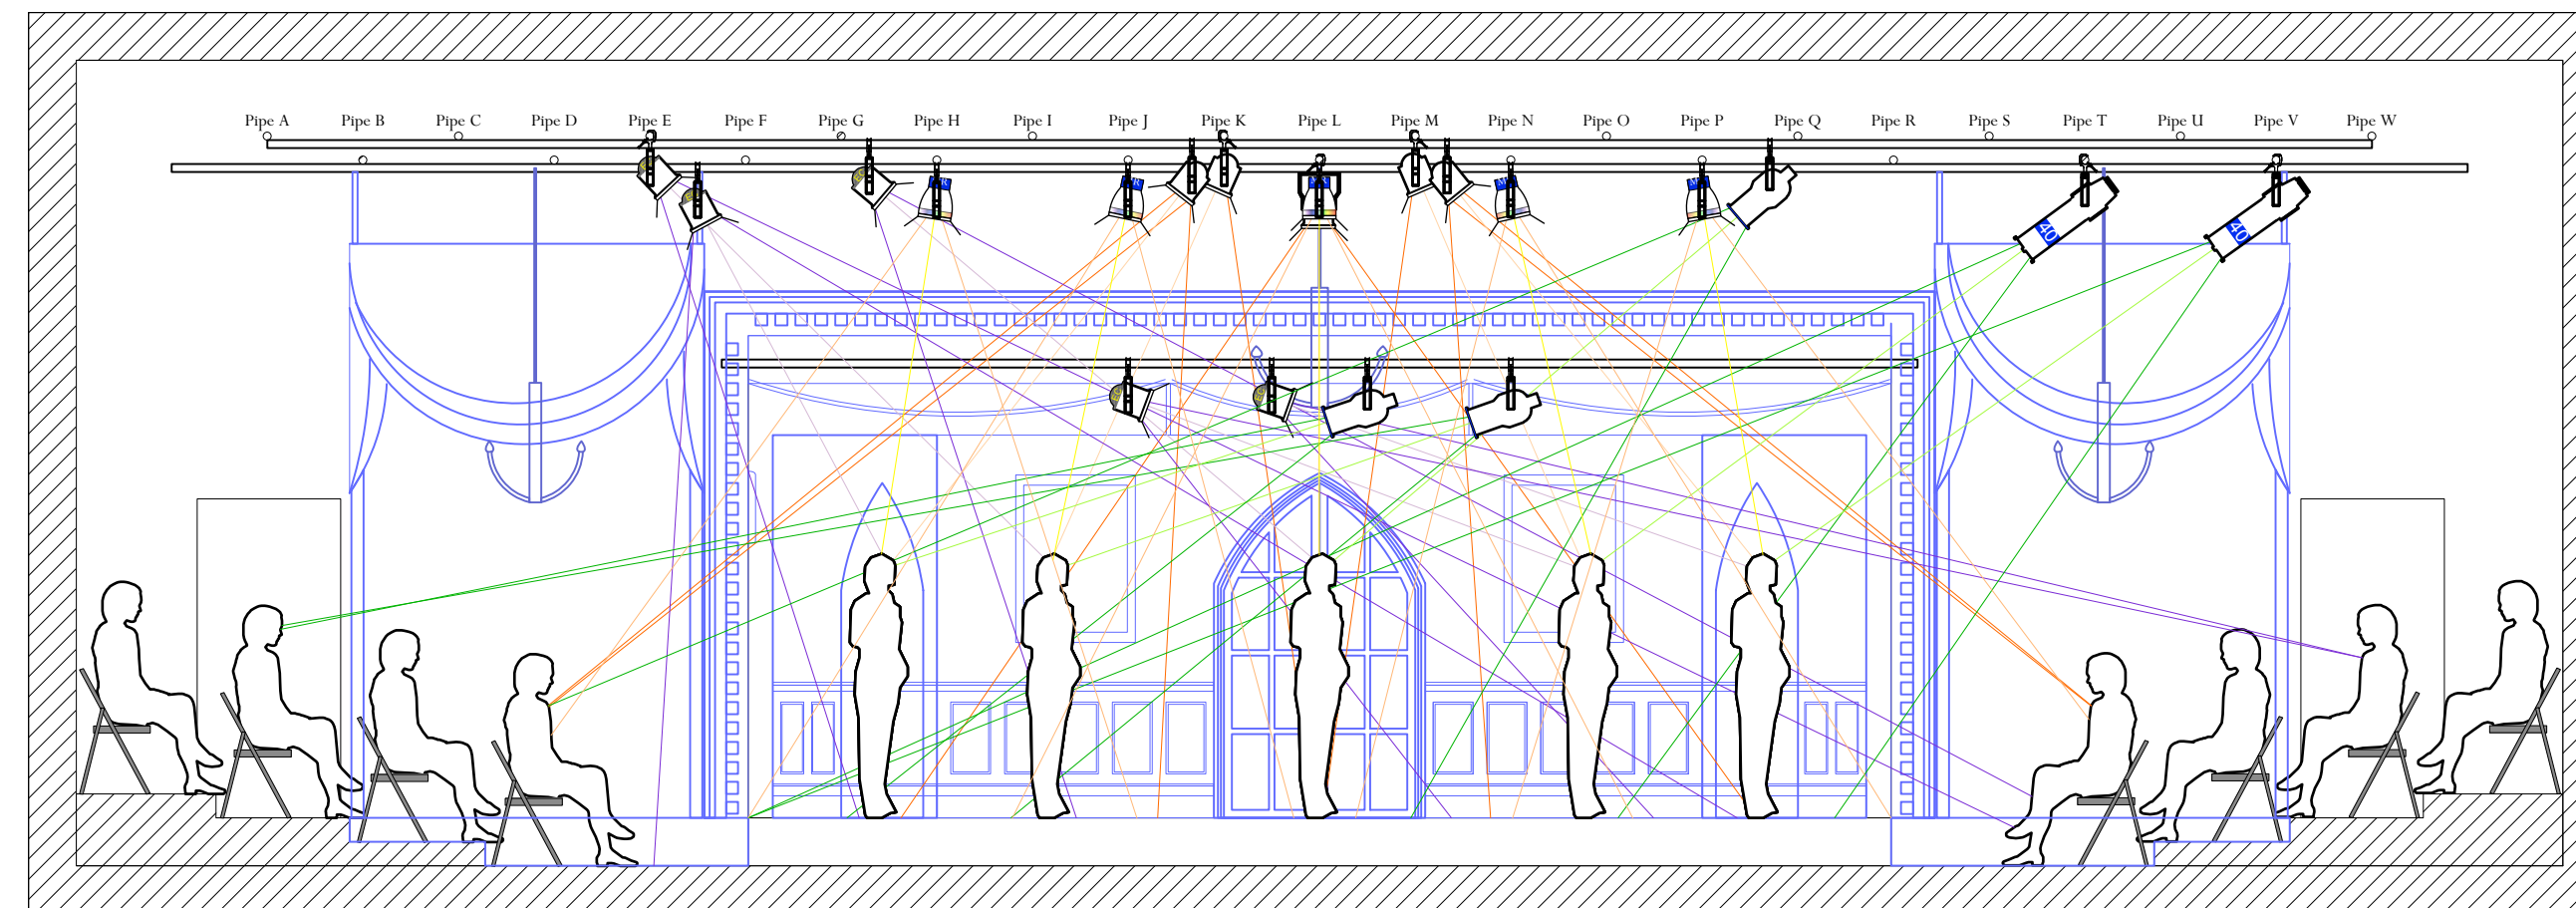

**Tallest Grid Height from Stage: 14'4"**

SR Section - Center Lane

Center Section - Front Lane

SR Section - Lanes Adjacent to Center

Center Section - Middle Lane

SR Section - Side Lanes

Center Section - Back Lane

<b>The Real Inspector Hound</b>	
Produced by the Clarence Brown Theatre	
<b>SECTIONS</b>	
Lighting Designer: ..... Collin Hall	Scale: 1/4" = 1'0"
Director: ..... Terry Silver-Alford	
Scenic Designer: ..... Carrie Ferrelli	
Costume Designer: ..... Margo Birdwhistell	
Sound Designer: ..... Brandon Evans	
Lighting Supervisor: ..... Travis Gaboda	Plate Number: 2 of 2
Master Electrician: ..... Jon Mohrmon	
Stage Manager: ..... Kelli Cool	
Revision Number: 11	Revision Date: 3/31/19